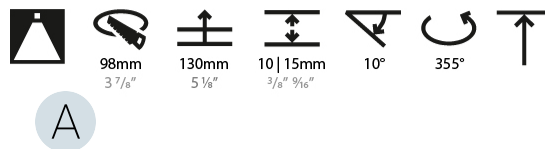

### PHYSICAL

Shape: Round  
 Diameter (mm): 107  
 Diameter (in): 4 3/16  
 Height (mm): 112  
 Height (in): 4 7/16  
 Ceiling Thickness (mm): 10 / 12.5 / 15  
 Ceiling Thickness (in): 3/8 or 1/2 or 9/16  
 Min. Recessing Depth (mm): 130  
 Min. Recessing Depth (in): 5 1/8  
 Light Distribution: Adjustable / Downlight  
 Weight (kg): 0.488  
 Weight (lbs): 1.08  
 Fixture Finish: SSR / BKV / CWI / CRY / HAB / UFT / ITA / RUA / FTG / MYG / LOD / PUS / FRO / FUP / KIA / POP / BLS / SPG / MEY / GOH / GUM / CHC / COM / ABZ / JAG / OBR / MOS / ROR  
 Fixture Material: Aluminum Die Cast  
 Cut-out Measurements: 98mm / 3 7/8"

### RATINGS AND CERTIFICATIONS

Certified By: Certified for North American Standards  
 IP rating: IP20

112mm 4 7/16"

Ø 95mm 3 3/4"

Ø 107mm 4 3/16"