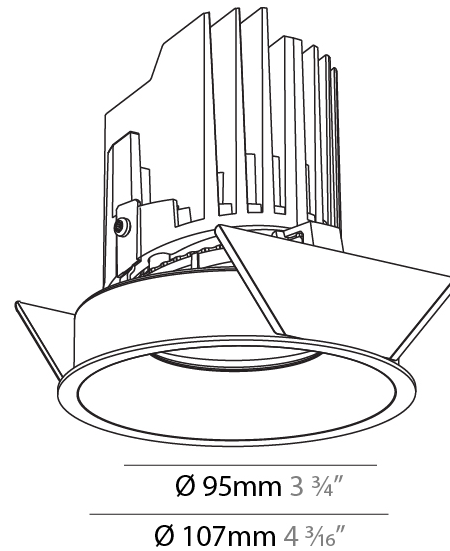

PHYSICAL

Shape: Round
Diameter (mm): 107
Diameter (in): 4 3/16
Height (mm): 112
Height (in): 4 7/16
Ceiling Thickness (mm): 10 / 12.5 / 15
Ceiling Thickness (in): 3/8 or 1/2 or 9/16
Min. Recessing Depth (mm): 130
Min. Recessing Depth (in): 5 1/8
Light Distribution: Adjustable / Downlight
Weight (kg): 0.452
Weight (lbs): 1
Fixture Finish: SSR / BKV / CWI / CRY / HAB / UFT / ITA / RUA / FTG / MYG / LOD / PUS / FRO / FUP / KIA / POP / BLS / SPG / MEY / GOH / GUM / CHC / COM / ABZ / JAG / OBR / MOS / ROR
Fixture Material: Aluminum Die Cast
Cut-out Measurements: 98mm / 3 7/8"

ELECTRICAL

Lamp Type: LED (Zhaga Standard)
Input Wattage (W): 13.2 / 16.5
Total Output Wattage (W): 12 / 14
Dimming: Tri-Mode (Non-Dimming and Phase Dimming (120Vac only) and 0-10V Dimming)
Driver Included: No
Driver Location: Recessed Housing
Driver Type: Constant Current - Universal
Driver Class: Class 2
Housing: See components
Input Voltage (V): 120 - 277
Constant Current (MA): 350

LED

Number of LEDs: 1
Color Temperature (°K): 2700 / 3000 / 3500 / 4000
Max. Delivered Lumen (lm): 790 / 880 / 950 / 970
Nominal Lumen (lm): 960 / 1070 / 1156 / 1180
CRI: >90 CRI
Efficiency (%): 88.5
Lamp Life (hrs): 50000

OPTICAL

Reflector°: 10
Adjustability: Rotational 355°; Tilt 10°

RATINGS AND CERTIFICATIONS

Certified By: Certified for North American Standards
IP rating: IP54